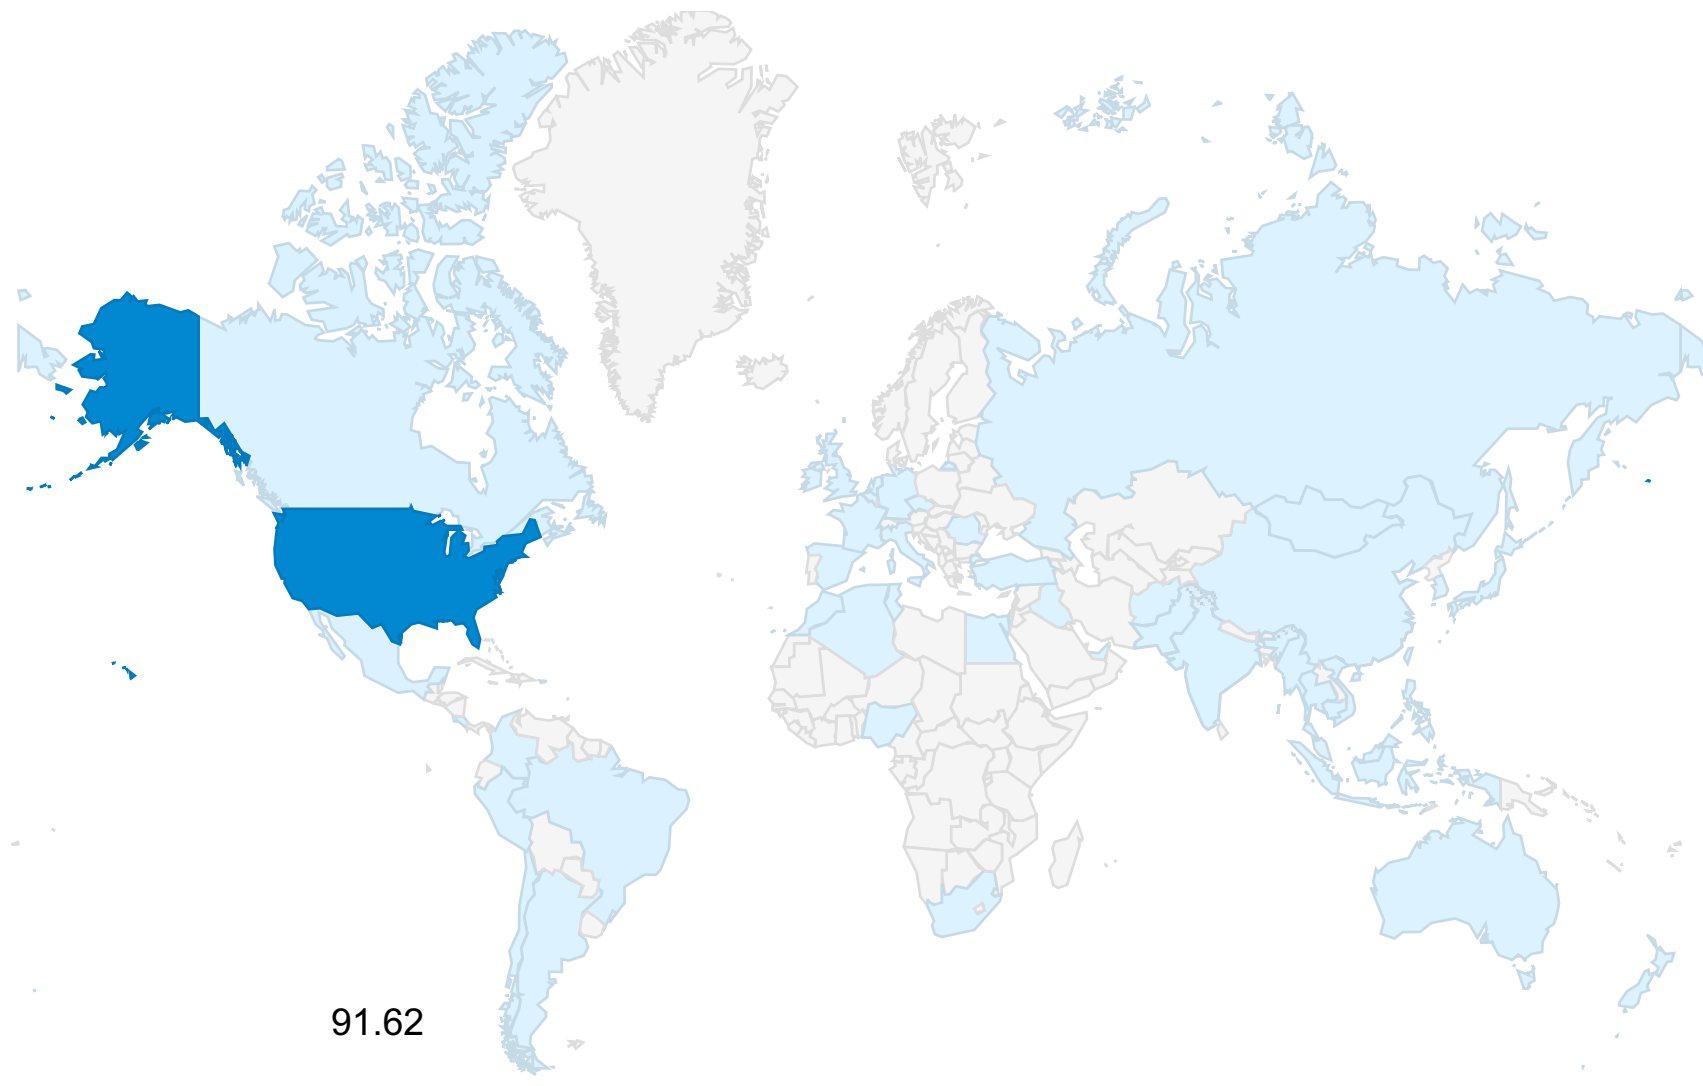

Audience Growth Over Time

Facebook accounted for the most audience growth, with 203 new friends added. YouTube was your fastest-growing channel, with 2% friend growth.

Audience Age

Audience Gender

Audience 3 Month Network Comparison

Country	Code	%
United States	US	91.62
Costa Rica	CR	0.89
Canada	CA	0.87
United Kingdom	GB	0.63
Brazil	BR	0.57
Mexico	MX	0.55
Netherlands	NL	0.46
India	IN	0.39
Pakistan	PK	0.37
Germany	DE	0.35
Australia	AU	0.2
Mongolia	MN	0.13
Italy	IT	0.13
Indonesia	ID	0.12
Russian Federation	RU	0.11
Spain	ES	0.11
France	FR	0.1
Turkey	TR	0.1
Philippines	PH	0.1
Ireland	IE	0.09
Argentina	AR	0.09
Myanmar	MM	0.08
Thailand	TH	0.08
Korea Republic Of	KR	0.08
Cambodia	KH	0.07