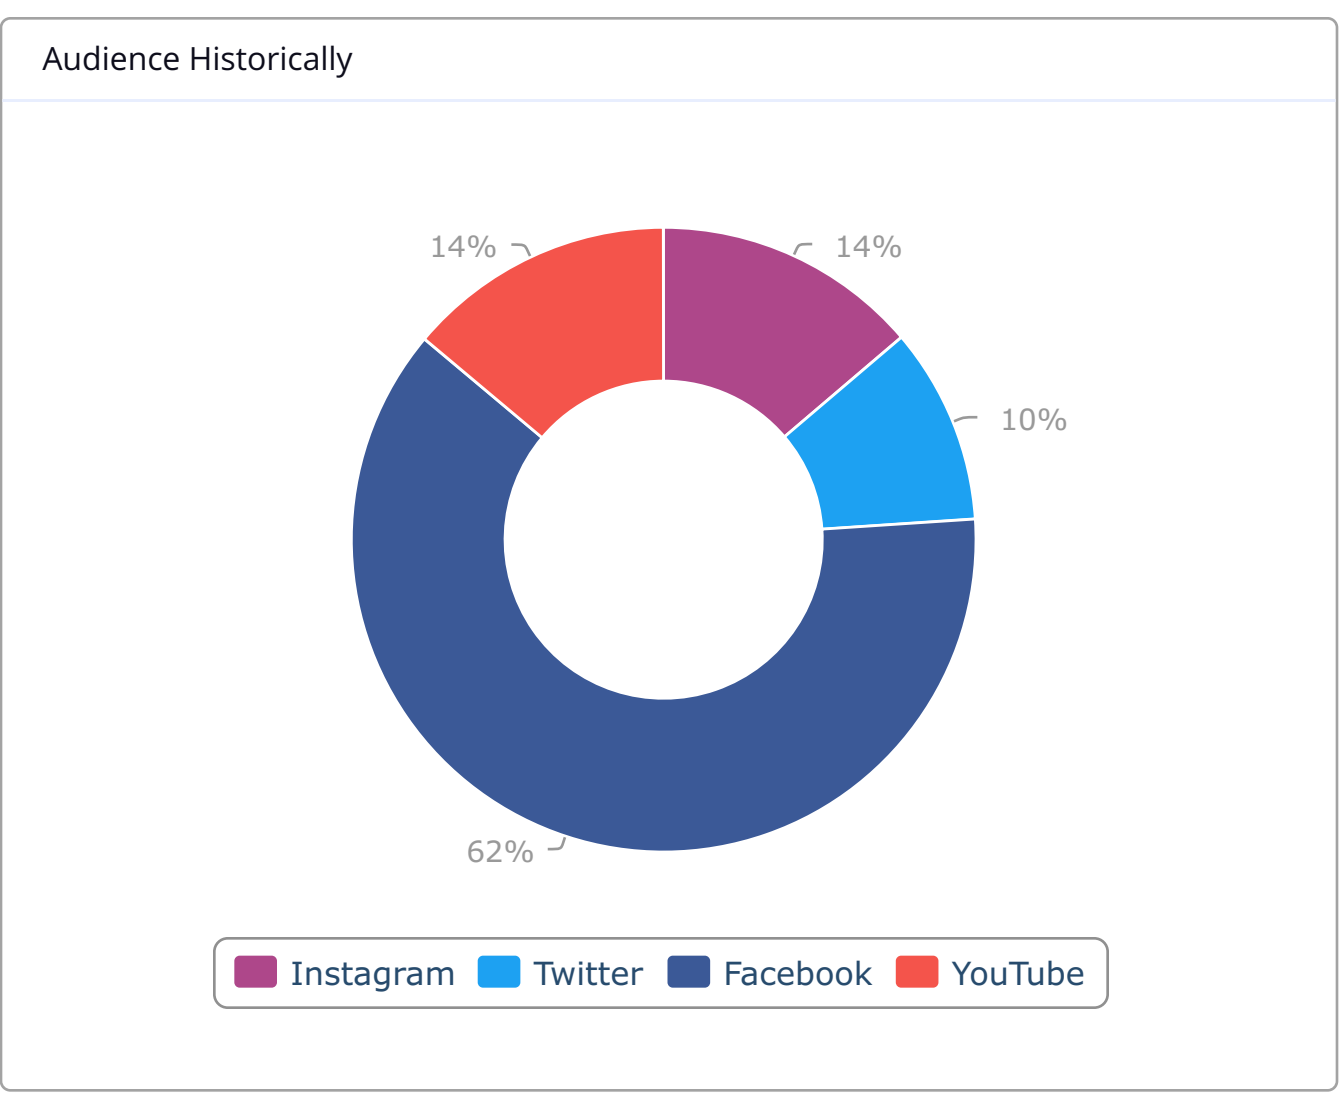

TWITTER

Profile Reach	8,672		
Profile Impressions	19,008		
Profile Views	1,041		
Media Reach	12,969		
Media Impressions	18,473		
New Photos	39	105%	↗
New Videos	1		
New Carousels	1	80%	↘
New Comments	35	29%	↘
New Likes	1,421	4%	↗
Total Followers	7,444	< 1%	↗
Total Followings	5,151	< 1%	↗
Total Uploaded Media	5,177		

INSTAGRAM

Showing 4 of 4 Profiles ▾

Sessions	9,204	52%	↗
Users	8,544	50%	↗
Pageviews	14,819	45%	↗
Pages/Session	1.61	5%	↘
Avg. Session	0:57	1%	↘
Bounce Rate	1,742 (19%)	60%	↗
New Sessions	6,369 (69%)	47%	↗
Goal Completions	47	18%	↗

WEB TRAFFIC

Audience Growth By Channel

Channel	Audience Growth (Net)	Growth Rate	Total Audience
Facebook	203	0.68%	30,044
Instagram	27	0.36%	7,444
Twitter	-6	-0.14%	4,159
YouTube	91	2%	4,646
	315	0.68%	46,293

Audience Growth Over Time

Facebook accounted for the most audience growth, with 203 new friends added. YouTube was your fastest-growing channel, with 2% friend growth.

Audience Age

Audience Gender

Audience 3 Month Network Comparison