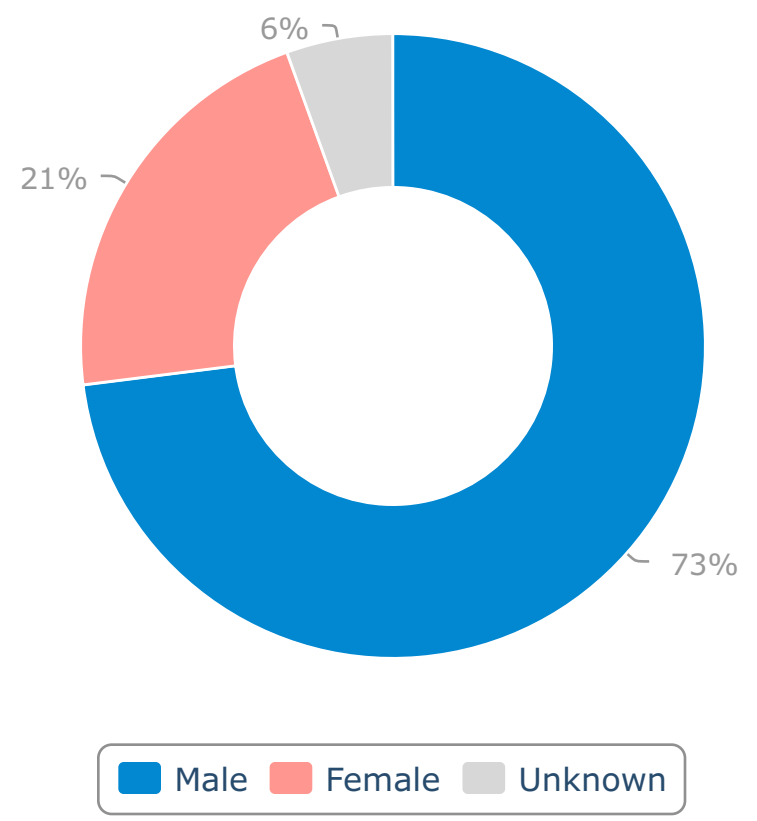

TWITTER

Profile Reach	8,672		
Profile Impressions	19,008		
Profile Views	1,041		
Media Reach	12,969		
Media Impressions	18,473		
New Photos	39	105%	↗
New Videos	1		
New Carousels	1	80%	↘
New Comments	35	29%	↘
New Likes	1,421	4%	↗
Total Followers	7,444	< 1%	↗
Total Followings	5,151	< 1%	↗
Total Uploaded Media	5,177		

Audience Growth Over Time

Facebook accounted for the most audience growth, with 203 new friends added. YouTube was your fastest-growing channel, with 2% friend growth.

Audience Age

Audience Gender

Audience 3 Month Network Comparison