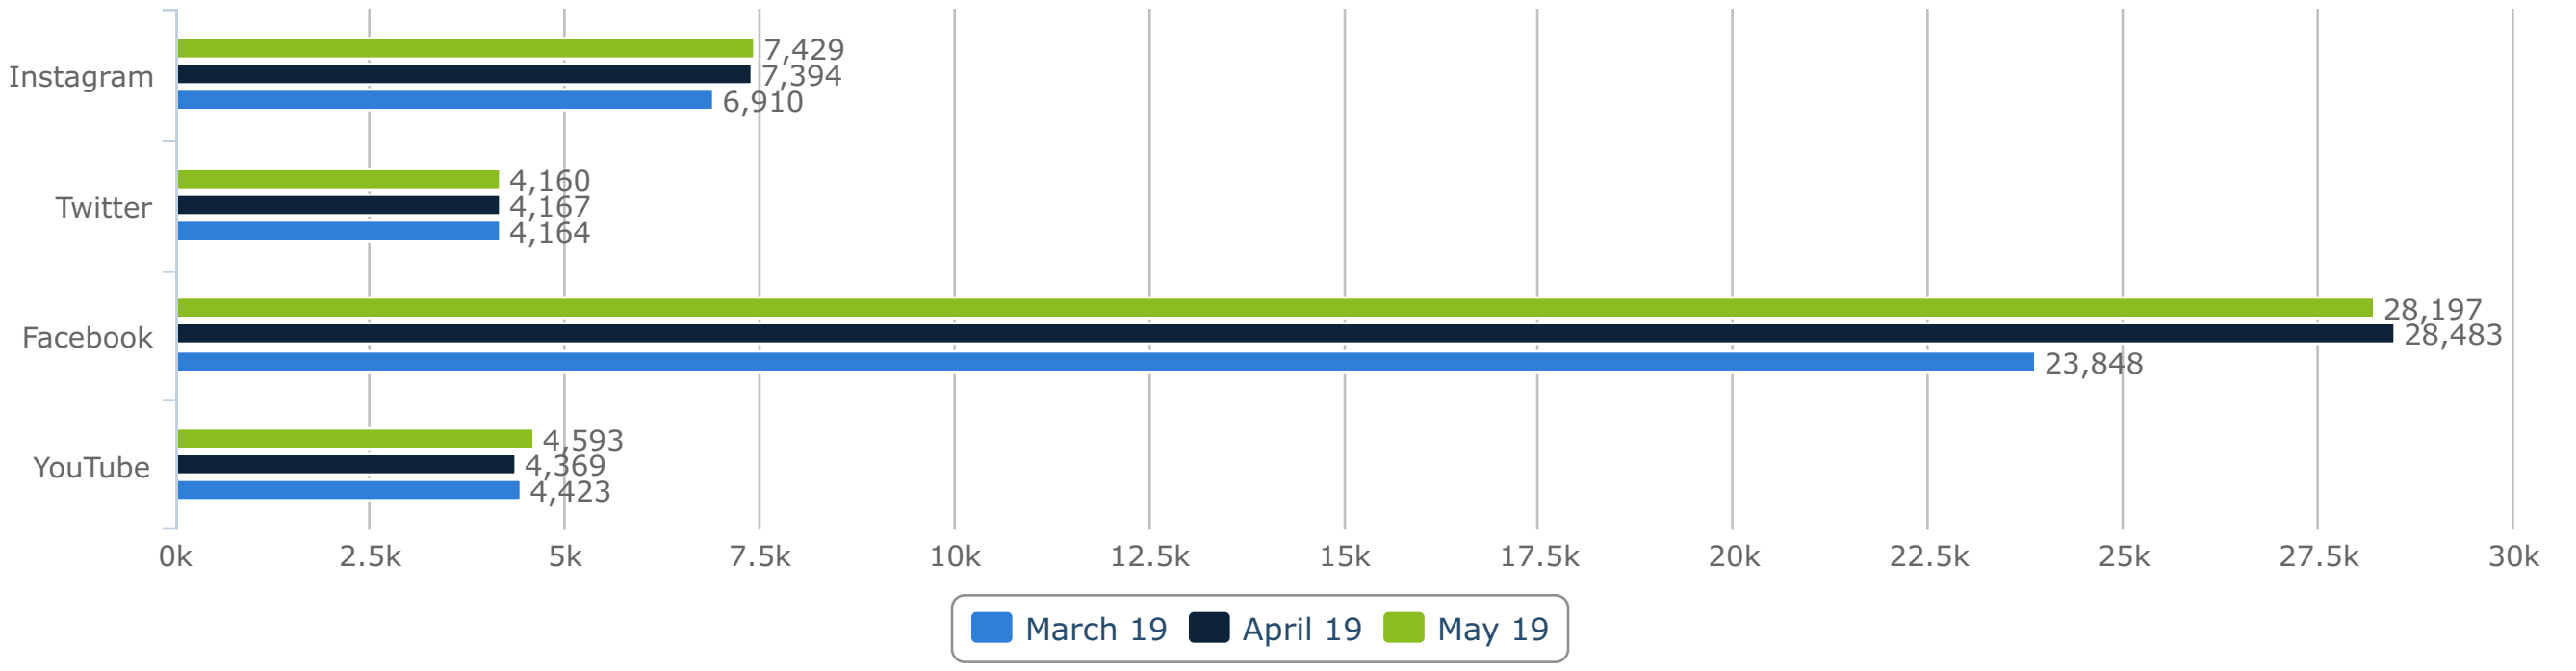

Audience Growth Over Time

Facebook accounted for the most audience growth, with 203 new friends added. YouTube was your fastest-growing channel, with 2% friend growth.

Audience Age

Audience Gender

Audience 3 Month Network Comparison