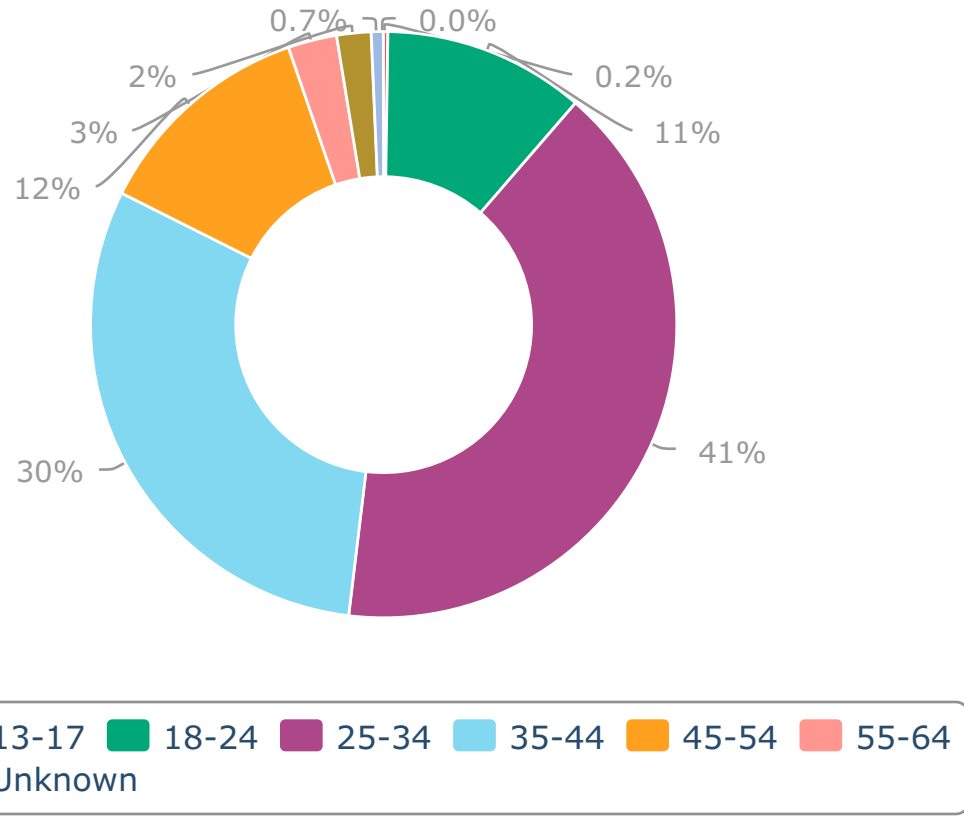

TWITTER

Profile Reach	8,672		
Profile Impressions	19,008		
Profile Views	1,041		
Media Reach	12,969		
Media Impressions	18,473		
New Photos	39	105%	↗
New Videos	1		
New Carousels	1	80%	↘
New Comments	35	29%	↘
New Likes	1,421	4%	↗
Total Followers	7,444	< 1%	↗
Total Followings	5,151	< 1%	↗
Total Uploaded Media	5,177		

INSTAGRAM

Showing 4 of 4 Profiles ▾

Sessions	9,204	52%	↗
Users	8,544	50%	↗
Pageviews	14,819	45%	↗
Pages/Session	1.61	5%	↘
Avg. Session	0:57	1%	↘
Bounce Rate	1,742 (19%)	60%	↗
New Sessions	6,369 (69%)	47%	↗
Goal Completions	47	18%	↗

WEB TRAFFIC

Audience Growth By Channel

Channel	Audience Growth (Net)	Growth Rate	Total Audience
Facebook	203	0.68%	30,044
Instagram	27	0.36%	7,444
Twitter	-6	-0.14%	4,159
YouTube	91	2%	4,646
	315	0.68%	46,293

Audience Growth Over Time

Facebook accounted for the most audience growth, with 203 new friends added. YouTube was your fastest-growing channel, with 2% friend growth.

Audience Age

Audience Gender

Audience 3 Month Network Comparison