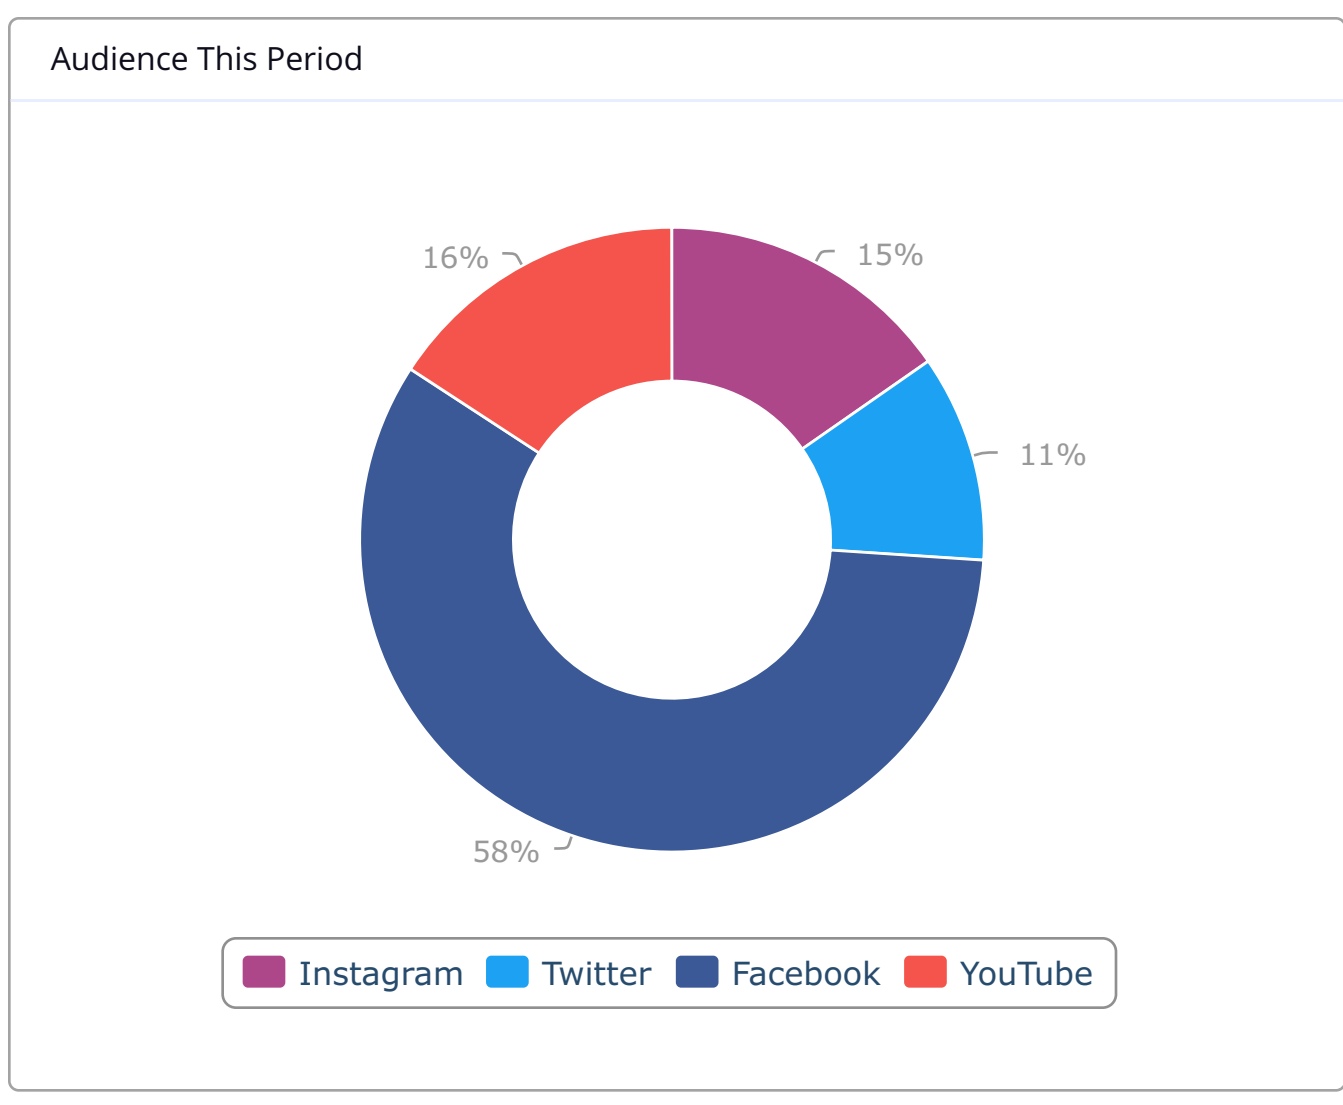

TWITTER

Profile Reach	8,672		
Profile Impressions	19,008		
Profile Views	1,041		
Media Reach	12,969		
Media Impressions	18,473		
New Photos	39	105%	↗
New Videos	1		
New Carousels	1	80%	↘
New Comments	35	29%	↘
New Likes	1,421	4%	↗
Total Followers	7,444	< 1%	↗
Total Followings	5,151	< 1%	↗
Total Uploaded Media	5,177		

INSTAGRAM

Showing 4 of 4 Profiles ▾

Sessions	9,204	52%	↗
Users	8,544	50%	↗
Pageviews	14,819	45%	↗
Pages/Session	1.61	5%	↘
Avg. Session	0:57	1%	↘
Bounce Rate	1,742 (19%)	60%	↗
New Sessions	6,369 (69%)	47%	↗
Goal Completions	47	18%	↗

WEB TRAFFIC

Audience Growth By Channel

Channel	Audience Growth (Net)	Growth Rate	Total Audience
Facebook	203	0.68%	30,044
Instagram	27	0.36%	7,444
Twitter	-6	-0.14%	4,159
YouTube	91	2%	4,646
	315	0.68%	46,293

Audience Growth Over Time

Facebook accounted for the most audience growth, with 203 new friends added. YouTube was your fastest-growing channel, with 2% friend growth.

Audience Age

Audience Gender

Audience 3 Month Network Comparison