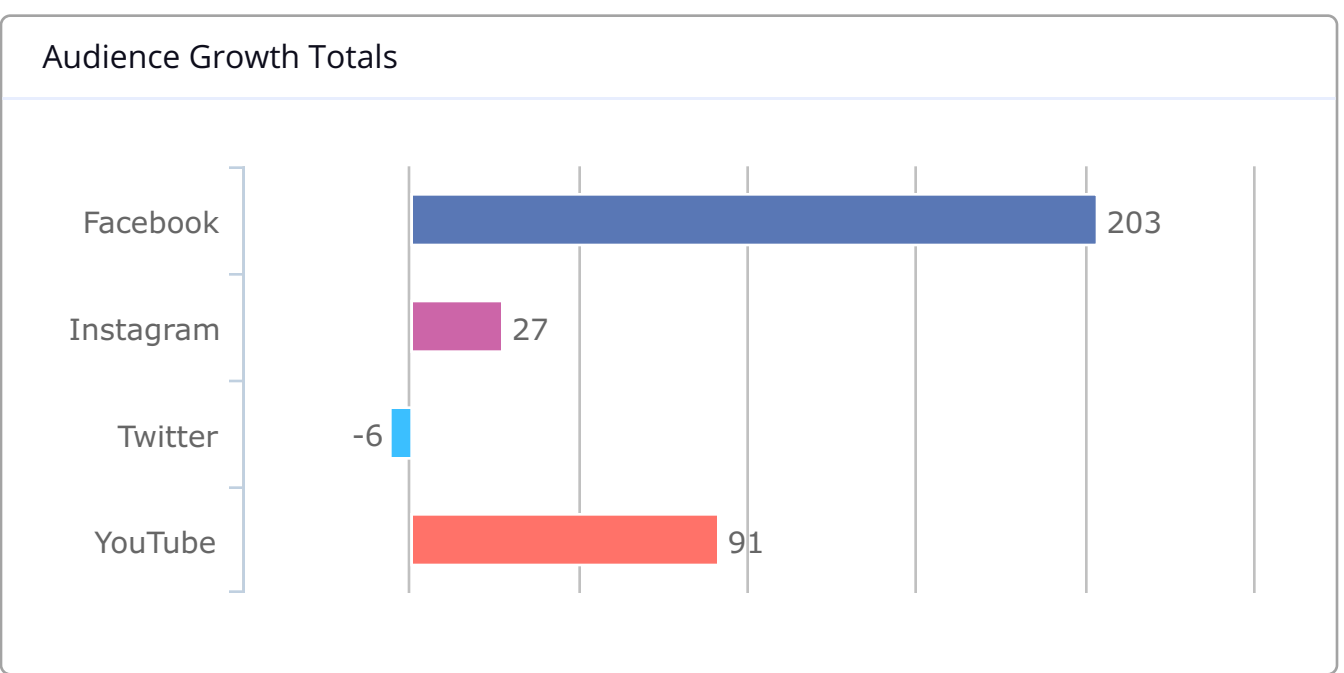

Audience Growth By Channel

Channel	Audience Growth (Net)	Growth Rate	Total Audience
Facebook	203	0.68%	30,044
Instagram	27	0.36%	7,444
Twitter	-6	-0.14%	4,159
YouTube	91	2%	4,646
	315	0.68%	46,293

Audience Growth Over Time