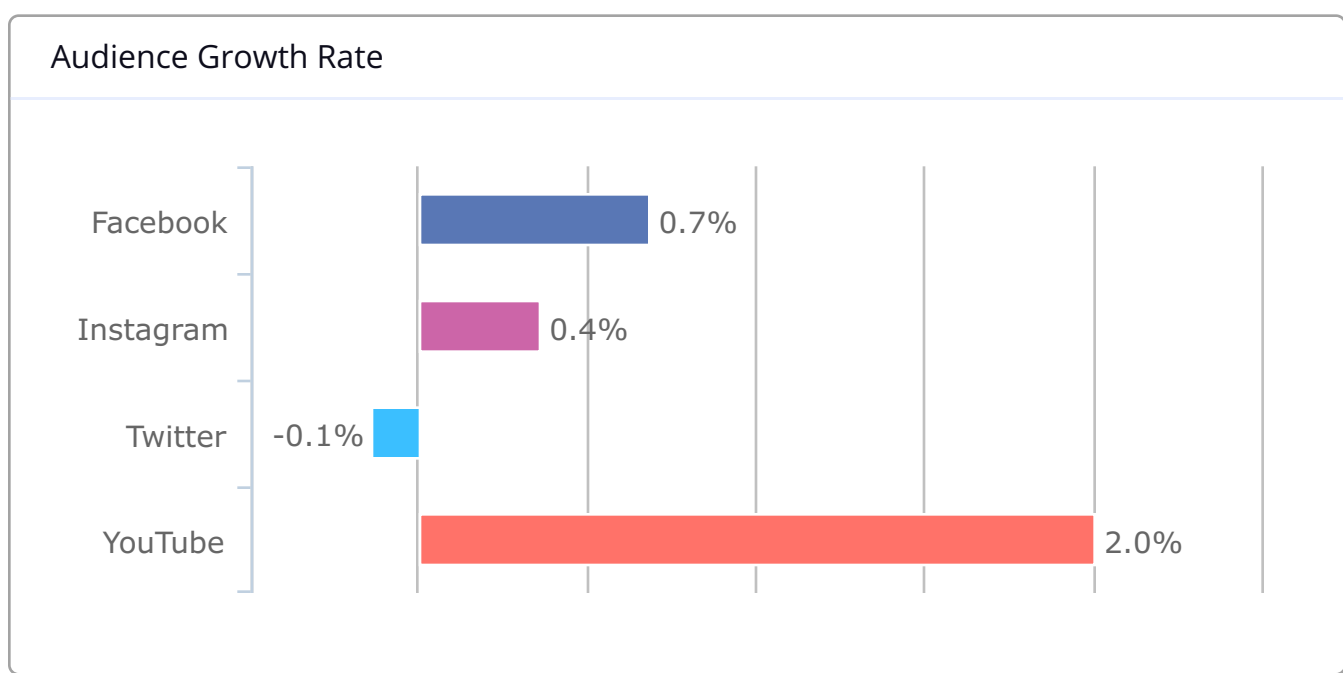

Audience Growth By Channel

Channel	Audience Growth (Net)	Growth Rate	Total Audience
Facebook	203	0.68%	30,044
Instagram	27	0.36%	7,444
Twitter	-6	-0.14%	4,159
YouTube	91	2%	4,646
	315	0.68%	46,293

Audience Growth Over Time