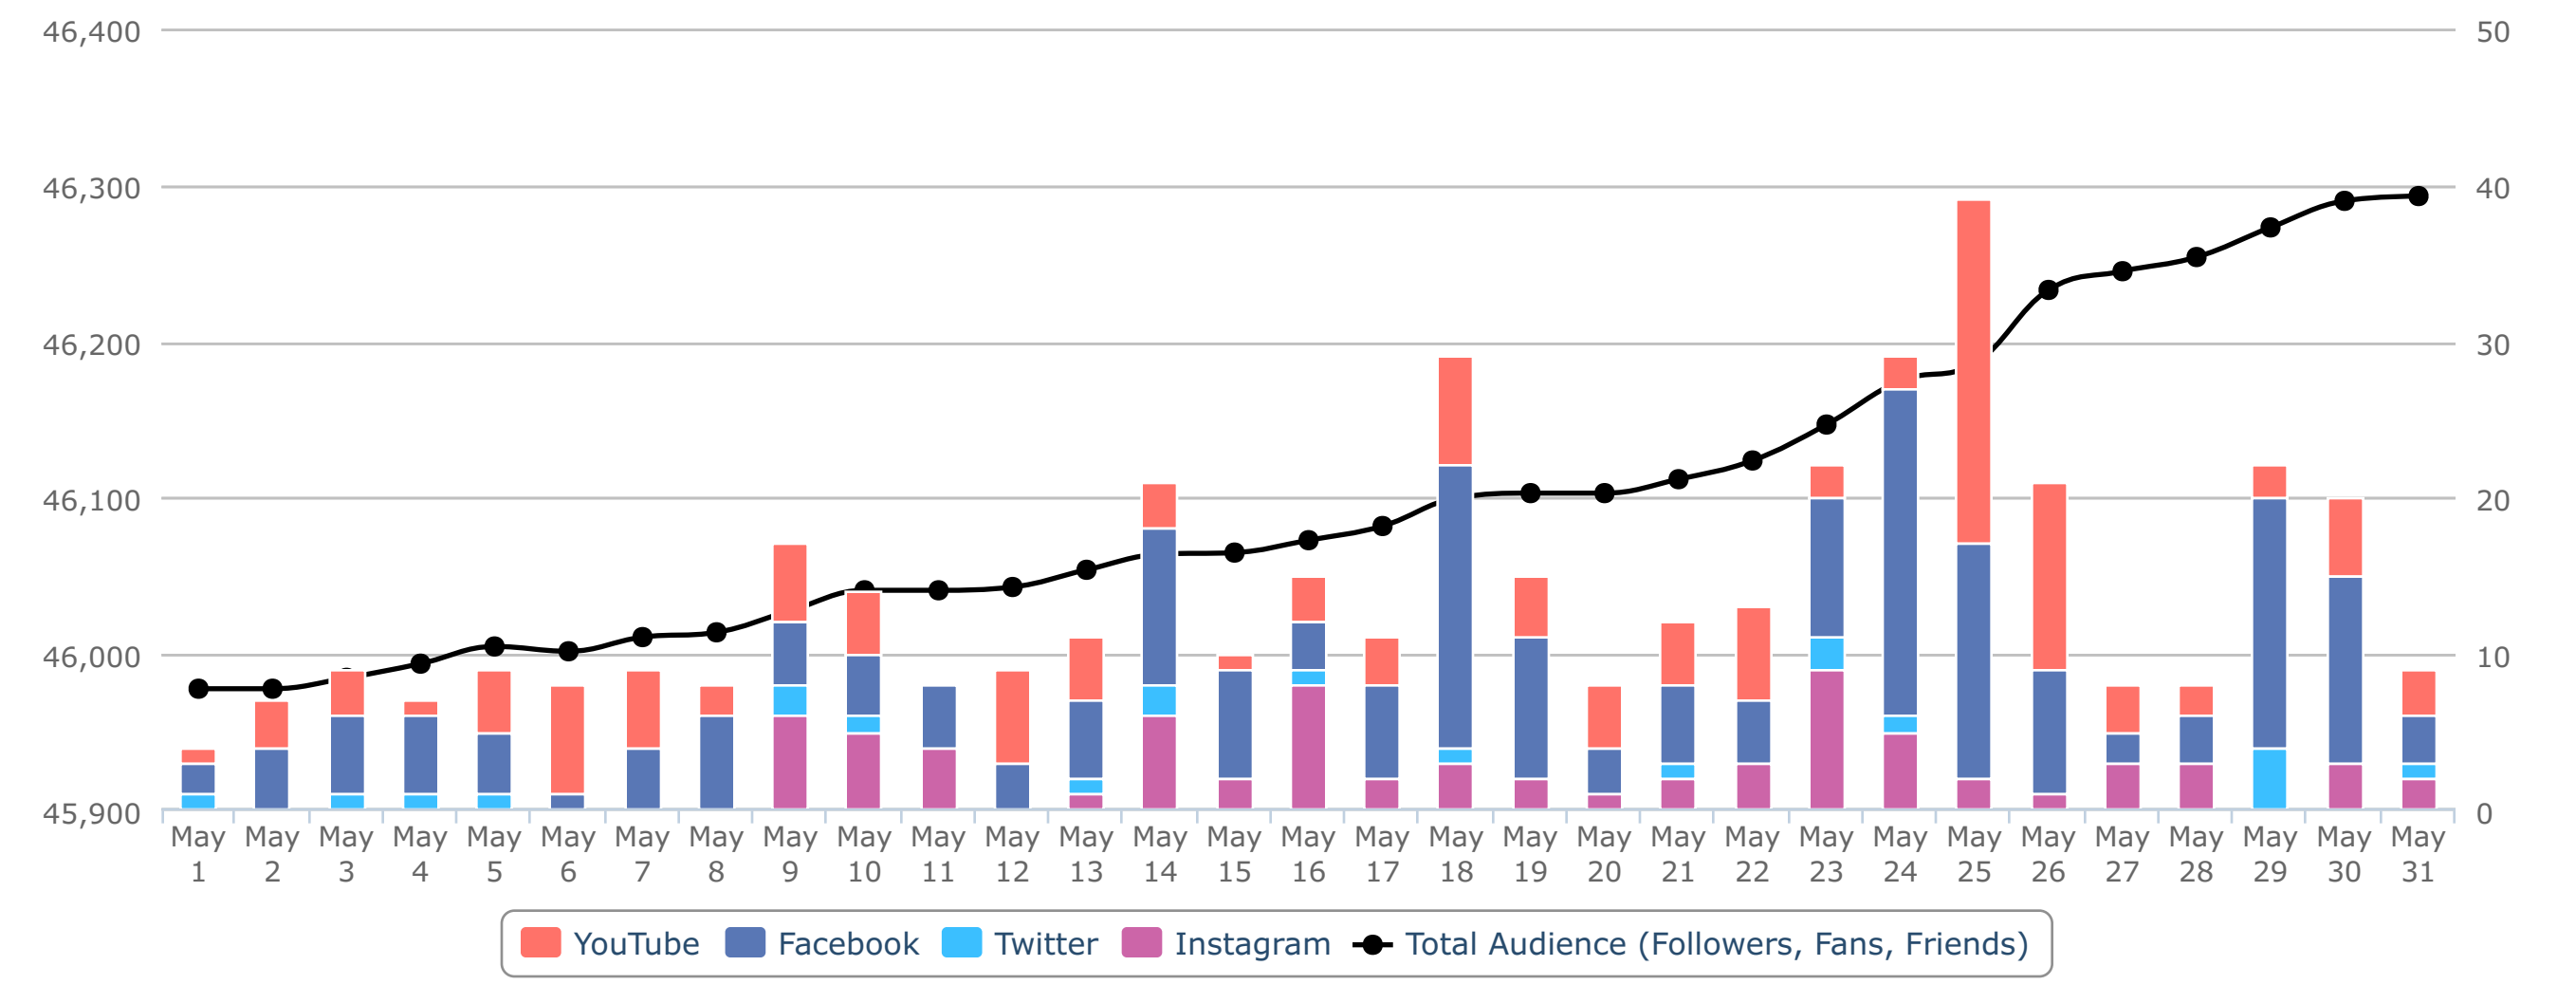

TWITTER

Profile Reach	8,672		
Profile Impressions	19,008		
Profile Views	1,041		
Media Reach	12,969		
Media Impressions	18,473		
New Photos	39	105%	↗
New Videos	1		
New Carousels	1	80%	↘
New Comments	35	29%	↘
New Likes	1,421	4%	↗
Total Followers	7,444	< 1%	↗
Total Followings	5,151	< 1%	↗
Total Uploaded Media	5,177		

INSTAGRAM

Showing 4 of 4 Profiles ▾

Sessions	9,204	52%	↗
Users	8,544	50%	↗
Pageviews	14,819	45%	↗
Pages/Session	1.61	5%	↘
Avg. Session	0:57	1%	↘
Bounce Rate	1,742 (19%)	60%	↗
New Sessions	6,369 (69%)	47%	↗
Goal Completions	47	18%	↗

Audience Growth Over Time

Facebook accounted for the most audience growth, with 203 new friends added. YouTube was your fastest-growing channel, with 2% friend growth.

Audience Age

Audience Gender

Audience 3 Month Network Comparison